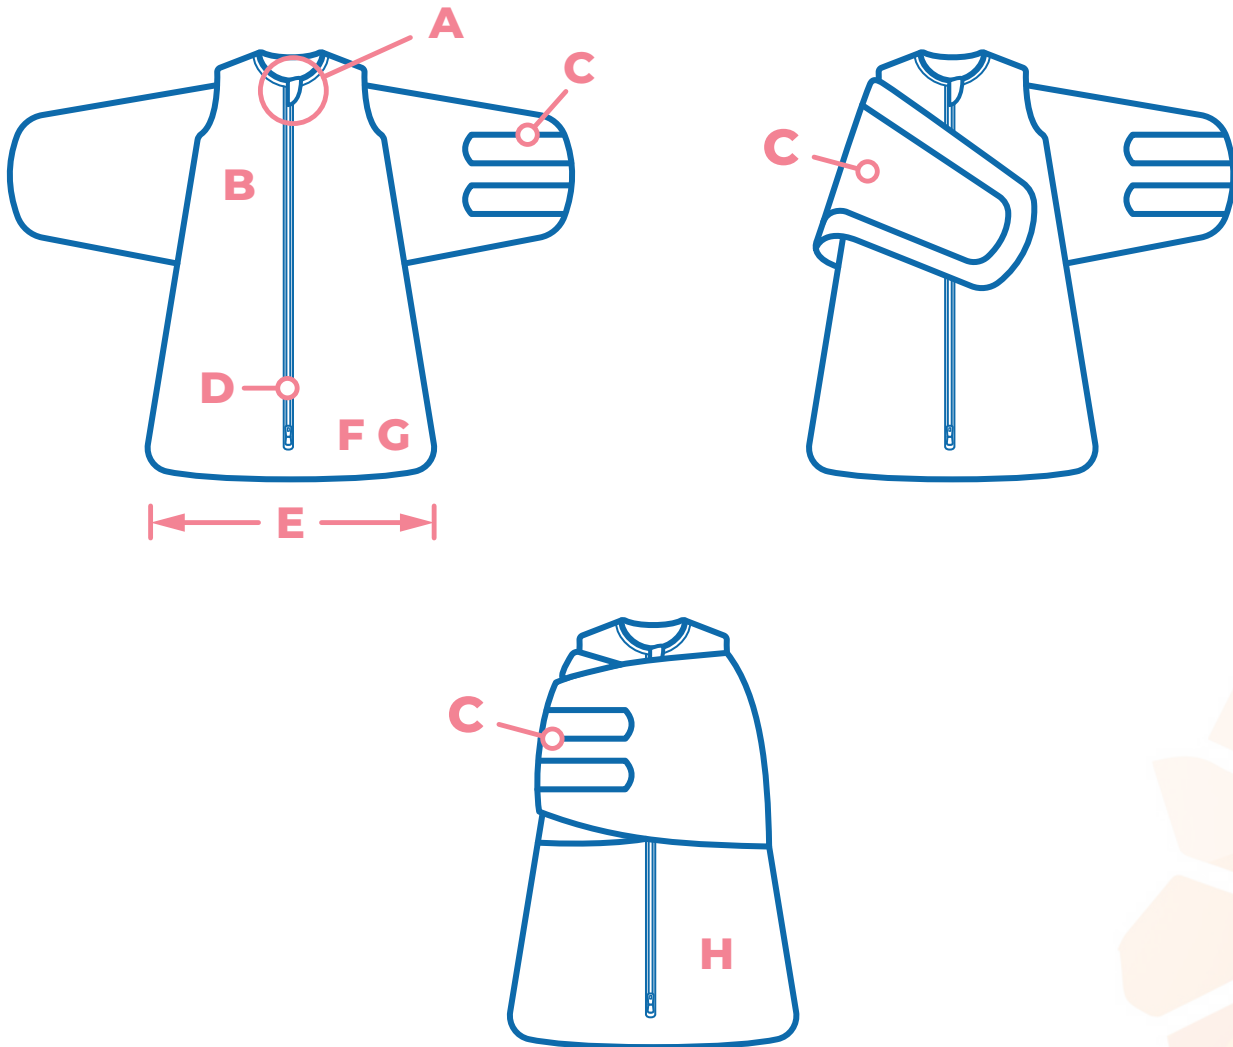

Baby Swaddle Sacks and Wearable Blankets

A Zipper pull guard to protect skin and discourage chewing on zipper pull.

B Fine fabric that is soft & strong, ideal for baby's sensitive skin.

C Velcro closure for adjustable swaddle

D Zipper for easy opening for diaper changes.

E Foot box lets baby move and kick, promotes healthy hip development.

F Discourage babies from crib climbing.

G Newborn & 0 – 6 months sizes.

H Extra space for logo or graphics.