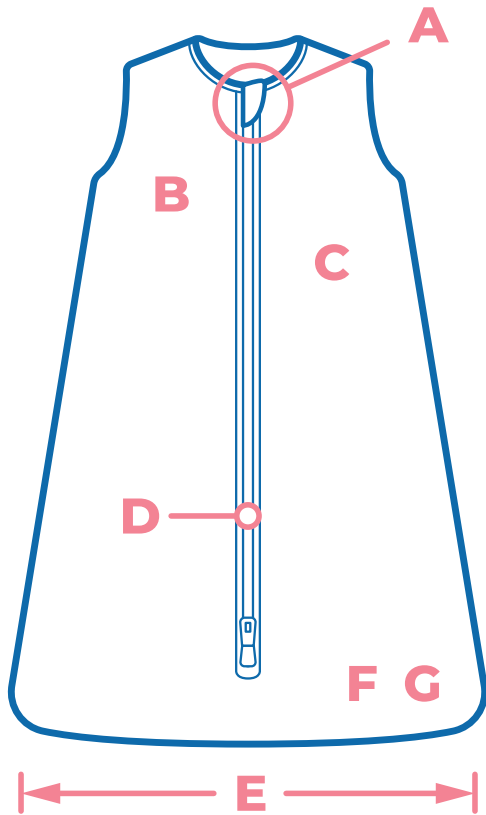

Wrap Them in Comfort and Safety

Custom Screen Printing & Embroidery Services Available

CLASSIC