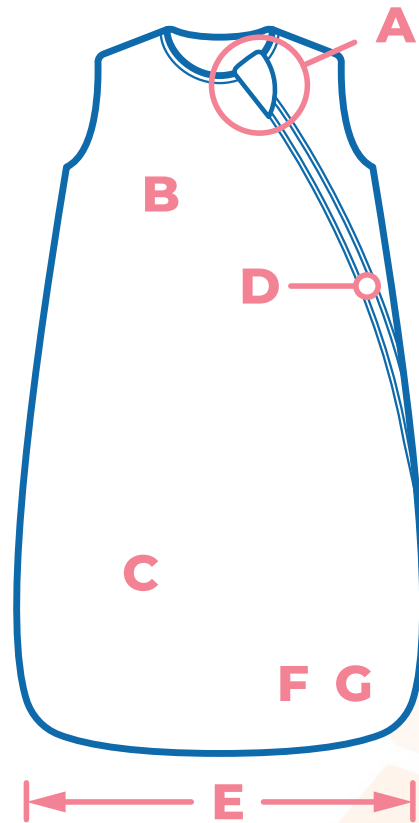

CLOUD

A Zipper pull guard to protect skin and discourage chewing on zipper pull.

B Fine fabric that is soft & strong, ideal for baby's sensitive skin.

C Extra space for logo or graphics.

D Zipper for easy opening for diaper changes.

E Foot box lets baby move and kick, promotes healthy hip development.

F Discourage babies from crib climbing.

G Newborn & 0 – 6 months sizes.

Protecting Precious Lives

Join us in Raising Awareness for
Sudden Infant Death Syndrome (SIDS)
in October and every year.